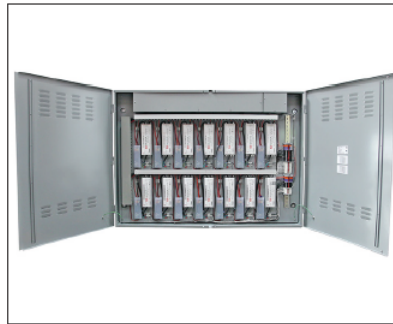

Large Power Panel
48" x 36" x 4.56"