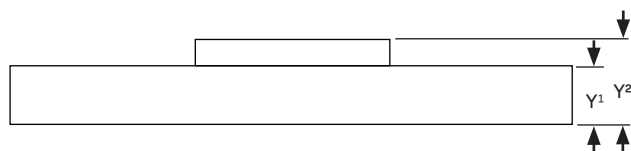

Recessed Mount shown with available biophilic graphic diffuser.

Suspension/Surface Mount shown in Black finish.

Biophilic Elements

Recessed Mount shown in White finish.

Dimensions

Size	Series	Dia	Y ¹	Y ²
36"	Recessed Drywall	36"	2.80"	4.17"
	Surface/Suspension	36"	3.50"	3.50"
48"	Recessed Drywall	48"	2.80"	4.17"
	Surface/Suspension	48"	3.50"	3.50"
60"	Recessed Drywall	60"	2.80"	4.17"
	Surface/Suspension	60"	3.50"	3.50"
72"	Recessed Drywall	72"	2.80"	4.17"
	Surface/Suspension	72"	3.50"	3.50"
108"	Recessed Drywall	108"	2.80"	4.17"
	Surface/Suspension	108"	3.50"	3.50"

Wattages

Size	STANDARD (SO)	LOW (LO)
36" Circular	67.2W	42W
48" Circular	115.2W	72W
60" Circular	182.4W	114W
72" Circular	268.8W	168W
108" Circular	604.8W	378W

SoftForm Series - Circular

Ordering Guide

Example SFS-RDT-36C-SO-30-HTW-WH-IN-010-UNV-EL