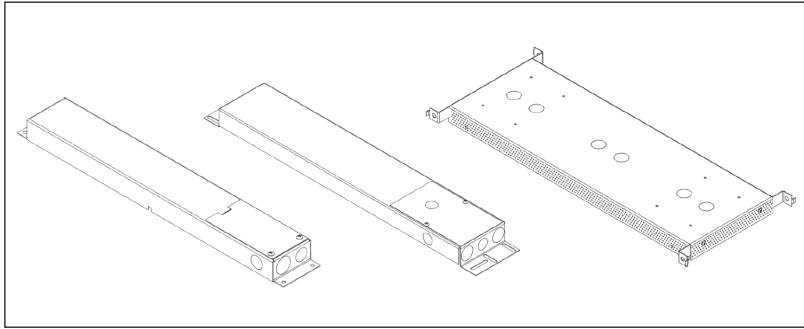

SoftForm Series - Circular

Power & Control Mounting