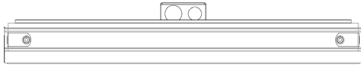

SoftForm Series - Circular

Mounting Details

Recessed Drywall Mounted

Weights

Size	Weight*
36"	24.70 Lbs.
48"	39.32 Lbs.
60"	57.62 Lbs.
72"	90.64 Lbs.
108"	167.77 Lbs.

*Weight represents remote driver models.