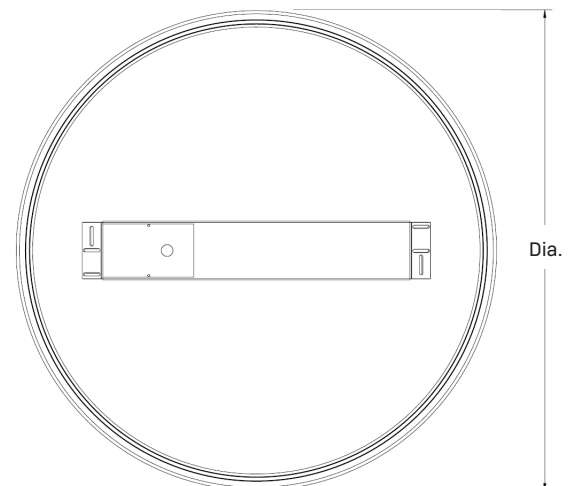

Recessed Mount shown with available biophilic graphic diffuser.

Suspension/Surface Mount shown in Black finish.

Biophilic Elements

Recessed Mount shown in White finish.

Dimensions

Size	Series	Dia	Y ¹	Y ²
36"	Recessed Drywall	36"	2.80"	4.17"
	Surface/Suspension	36"	3.50"	3.50"
48"	Recessed Drywall	48"	2.80"	4.17"
	Surface/Suspension	48"	3.50"	3.50"
60"	Recessed Drywall	60"	2.80"	4.17"
	Surface/Suspension	60"	3.50"	3.50"
72"	Recessed Drywall	72"	2.80"	4.17"
	Surface/Suspension	72"	3.50"	3.50"
108"	Recessed Drywall	108"	2.80"	4.17"
	Surface/Suspension	108"	3.50"	3.50"

Wattages

Size	STANDARD (SO)	LOW (LO)
36" Circular	67.2W	42W
48" Circular	115.2W	72W
60" Circular	182.4W	114W
72" Circular	268.8W	168W
108" Circular	604.8W	378W

SoftForm Series - Circular

Ordering Guide

Example SFS-RDT-36C-SO-30-HTW-WH-IN-010-UNV-EL