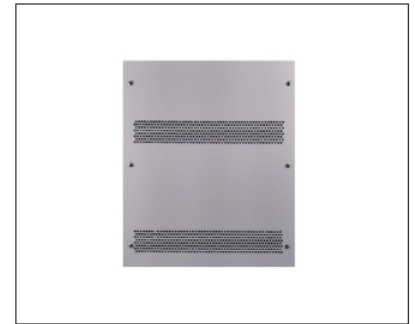

Mini Power Panel
15" x 17.85" x 4.06"